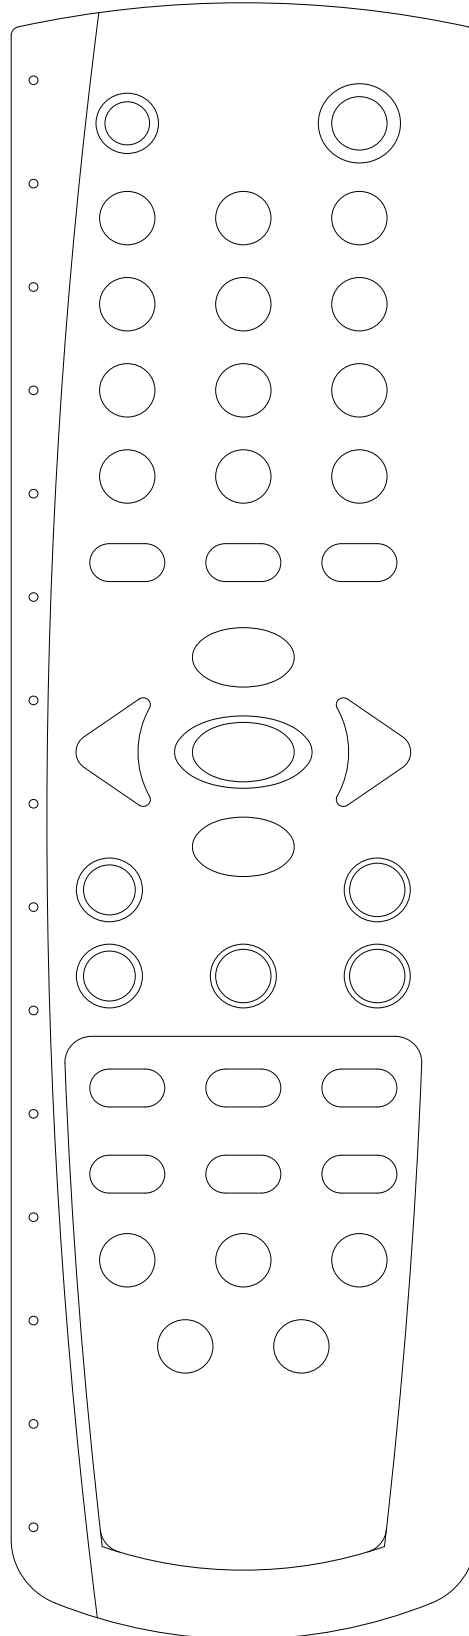

SE-38

SE-38
Up to 38 keys
Dimensions (mm.) 190 x 53 x 25
Rubber keypad
Partial Keypad Inlay
Batteries: 2 x AAA

| |
|----------------------------------|
| Celadon, Inc. - Blank Key Layout |
| |